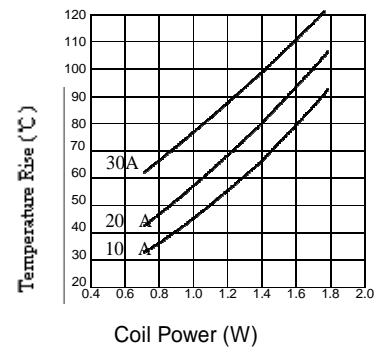

7. CONTACT RATING

Type	SLA			
	FORM A	FORM B	FORM C	
			N/O	N/C
Resistive Load (cosΦ=1)	30A 250VAC 30A 30VDC 250VAC 2HP	15A 250VAC 10A 30VDC 250VAC 0.5HP	20A 250VAC 20A 30VDC 250VAC 2HP	10A 250VAC 10A 30VDC 250VAC 0.5HP
General Motor	120VAC 1HP	120VAC 0.25HP	120VAC 1HP	120VAC 0.25HP
Ballast	10A 277VAC	3A 277VAC	10A 277VAC	3A 277VAC
LRA/FLA	240VAC 80/30	240VAC 30/10	240VAC 50/20	240VAC 20/7

8. PERFORMANCE (at initial value)

Type	SLA
Contact Resistance	100mΩ Max.
Operation Time	15msec Max.
Release Time	10msec Max.
Dielectric Strength	
Between coil & contact	2000VAC
Between contacts	1500VAC
Insulation Resistance	100 MΩ Min. (500VDC)
Operating Ambient Temperature	-25□ to +70□C (storage)
Operating Humidity	45 to 85% RH
Coil Temperature Rise	60 deg. Max.
Vibration	
Endurance	10 to 55Hz Double Amplitude 1.5mm
Error Operation	10 to 55Hz Double Amplitude 1.5mm
Shock	
Endurance	100 m/sec²(abt. 100g's)
Error Operation	10 m/sec²(abt. 10g's)
Life Expectancy	
Mechanically	10⁷
Electrically	10⁵
Weight	abt. 20grs, 24grs(SEALED)
UL File No.	E179944

9. REFERENCE DATA

OPEN-STYLE RELAY,

NO DUST COVER